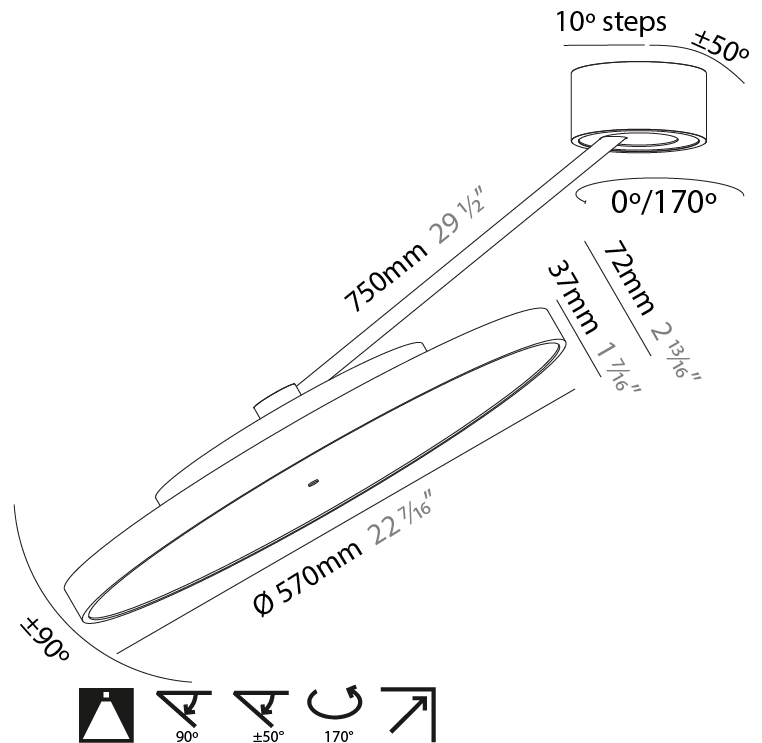

Series: Sign Diva Dancer
Subseries: Sign Diva Dancer
Brand: Prolicht
Division: Architectural
Mounting Type: Suspension
Mounting Location: Ceiling
Subcategory: Pendant

PHYSICAL

Shape: Round
Diameter (mm): 570
Diameter (in): 22 ⁷/₁₆
Height (mm): 72
Height (in): 2 ¹³/₁₆
Max. Overall Height (mm): 870
Max. Overall Height (in): 34 ¹/₄
Extension (mm): 750
Extension (in): 29 ¹/₂
Light Distribution: Adjustable / Direct
Weight (kg): 4.660
Weight (lbs): 10.273
Diffuser: PMMA - Opal / Micro-Prism / Sparkling Secret / Vintage Industrial
Fixture Finish: SSR / BKV / CWI / CRY / HAB / UFT / ITA / RUA / FTG / MYG / LOD / PUS / FRO / FUP / KIA / POP / BLS / SPG / MEY / GOH / GUM / CHC / COM / ABZ / JAG / OBR / MOS / ROR
Fixture Material: Extruded Aluminum / Steel

ELECTRICAL

Lamp Type: LED (Zhaga Standard)
Input Wattage (W): 49
Dimming: Tri-Mode (Non-Dimming and Phase Dimming (120Vac only) and 0-10V Dimming)
Driver Included: Yes
Driver Location: Integrated
Driver Type: Constant Current - Universal
Driver Class: Class 2
Input Voltage (V): 120 - 277
Constant Current (MA): 350

LED

Color Temperature (*K): 2700 / 3000 / 3500 / 4000
Max. Delivered Lumen (lm): 4978 / 5337 / 5384 / 5494
Nominal Lumen (lm): 6199 / 6646 / 6705 / 6842
CRI: >90 CRI
Lamp Life (hrs): 50000

OPTICAL

Adjustability: Rotational Canopy 170°; Tilting Canopy ±50°; Tilting Head ±90°

RATINGS AND CERTIFICATIONS

Certified By: Certified for North American Standards
IP rating: IP20